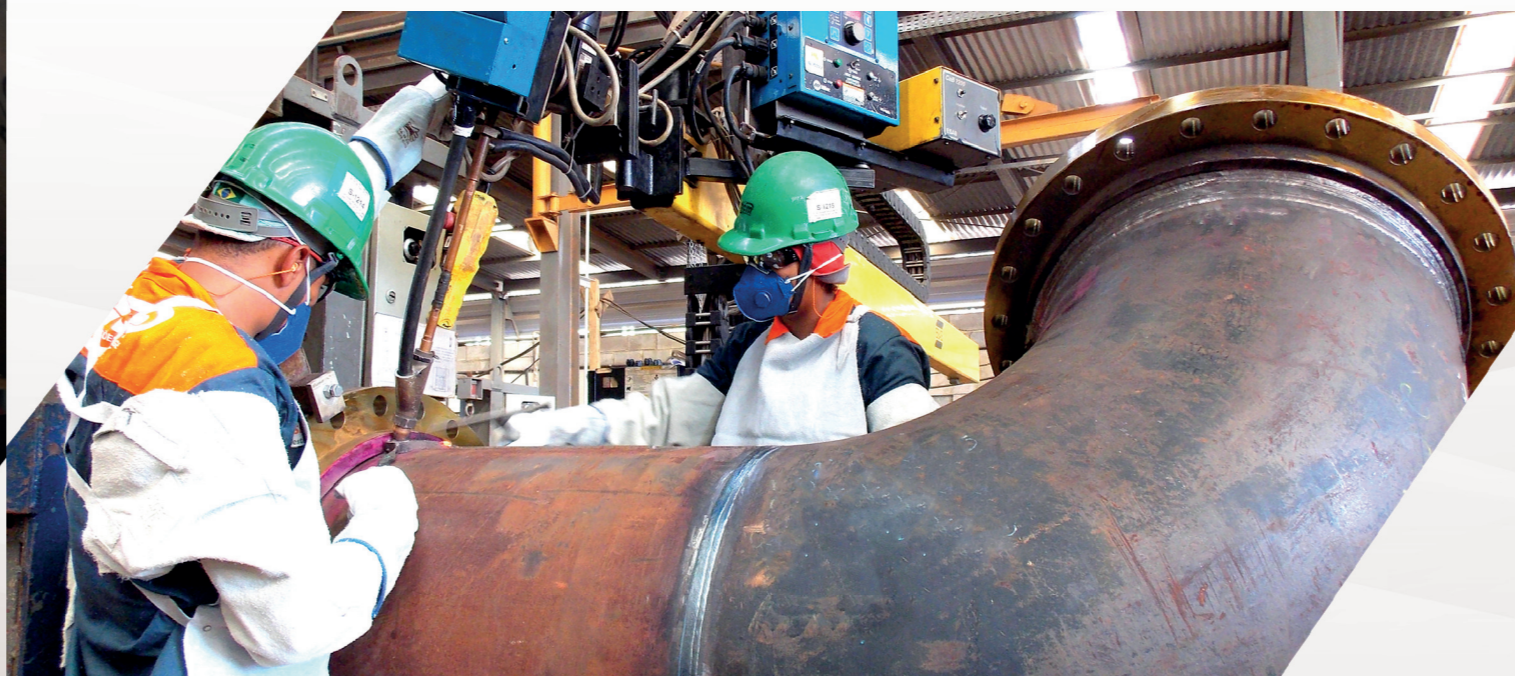

Seeking to respond to the growing market's demand, MCM has created a specific production unit for pre-manufacturing and assembling of spools and steel structures, the MCM Metal Mecânica.

Located in the town of Escada - PE, MCM Metal Mecânica is equipped with the most advanced devices, production tools, and a vast and modern Yard structure. It has qualified professionals with the best Market cultures ready to supply our potential clients' needs with total efficiency, quality and security.